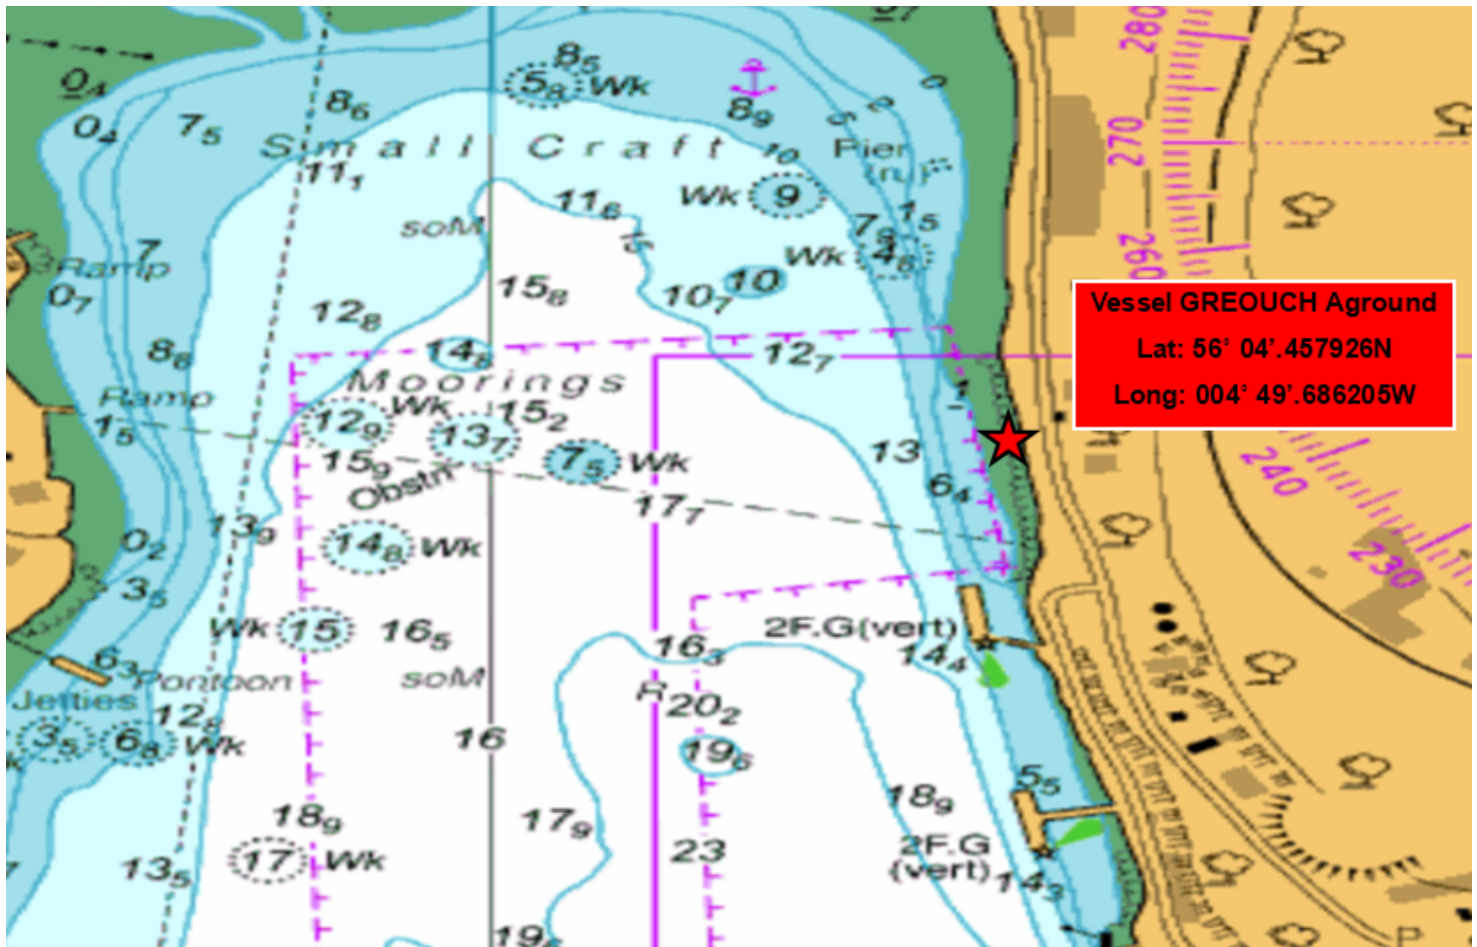

KING'S HARBOUR MASTER CLYDE

LNTM No 07/24

GARELOCH - VESSEL AGROUND

Notice

1. Mariners are advised that the vessel "GRUOCH" has ran aground in the Gareloch in position: 56° 04'.457926N 004° 49'.686205W

2. This position is annotated in the extract from BA Chart 2000 below in Figure 1:

Figure 1 – Vessel "GRUOCH" Position Aground in Gareloch

3. Further information can be obtained from KHM Clyde Harbour Control on 01436 674321 (Opt.1, Ext. 3555).

4. Next LNTM 08/24.

5. The following KHM Clyde Local Notices to Mariners remain in force at the time of publication: 01/24, 02/24, 03/24, 04/24, 05/24, 06/24, 07/24.